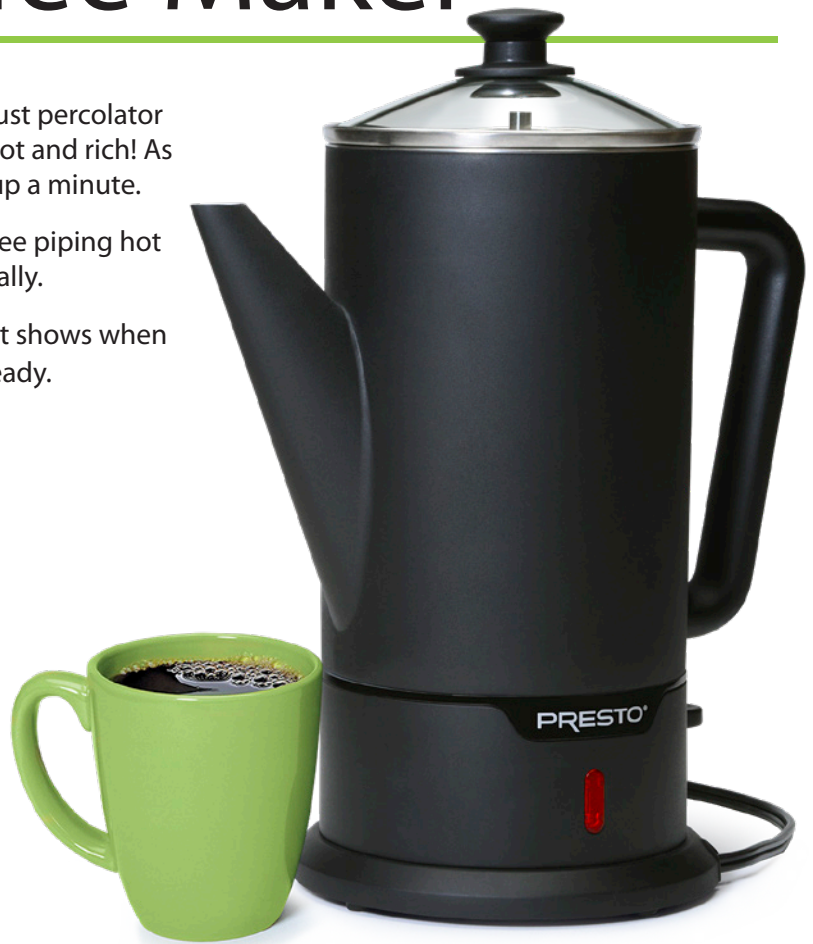

## Cordless-serve 12-cup Stainless Steel Coffee Maker

- Brews robust percolator coffee —hot and rich! As fast as a cup a minute.
- Keeps coffee piping hot automatically.
- Signal light shows when coffee is ready.

**Stainless steel pot**  
with chic, matte black  
exterior finish.

**Cord-free serving!**  
Stainless steel pot  
removes from base  
for cordless pouring.

Stainless steel pot with  
contemporary, matte  
black exterior. Stainless  
steel perk tube, grounds  
basket, and lid.

Glass cover lets you  
monitor brewing. Water  
rises through the vertical  
tube, spreading out evenly  
over the coffee grounds,  
and recirculating for  
perfect coffee.

- Brews 4 to 12 cups of hot coffee as fast as a cup a minute.
- Coffee percolates through the grounds multiple times for a more aromatic, intense coffee.
- Signal light illuminates when coffee is ready, then switches to keep warm.
- Stainless steel construction for easy cleaning and lasting beauty.
- Power cord wraps in base for compact storage.